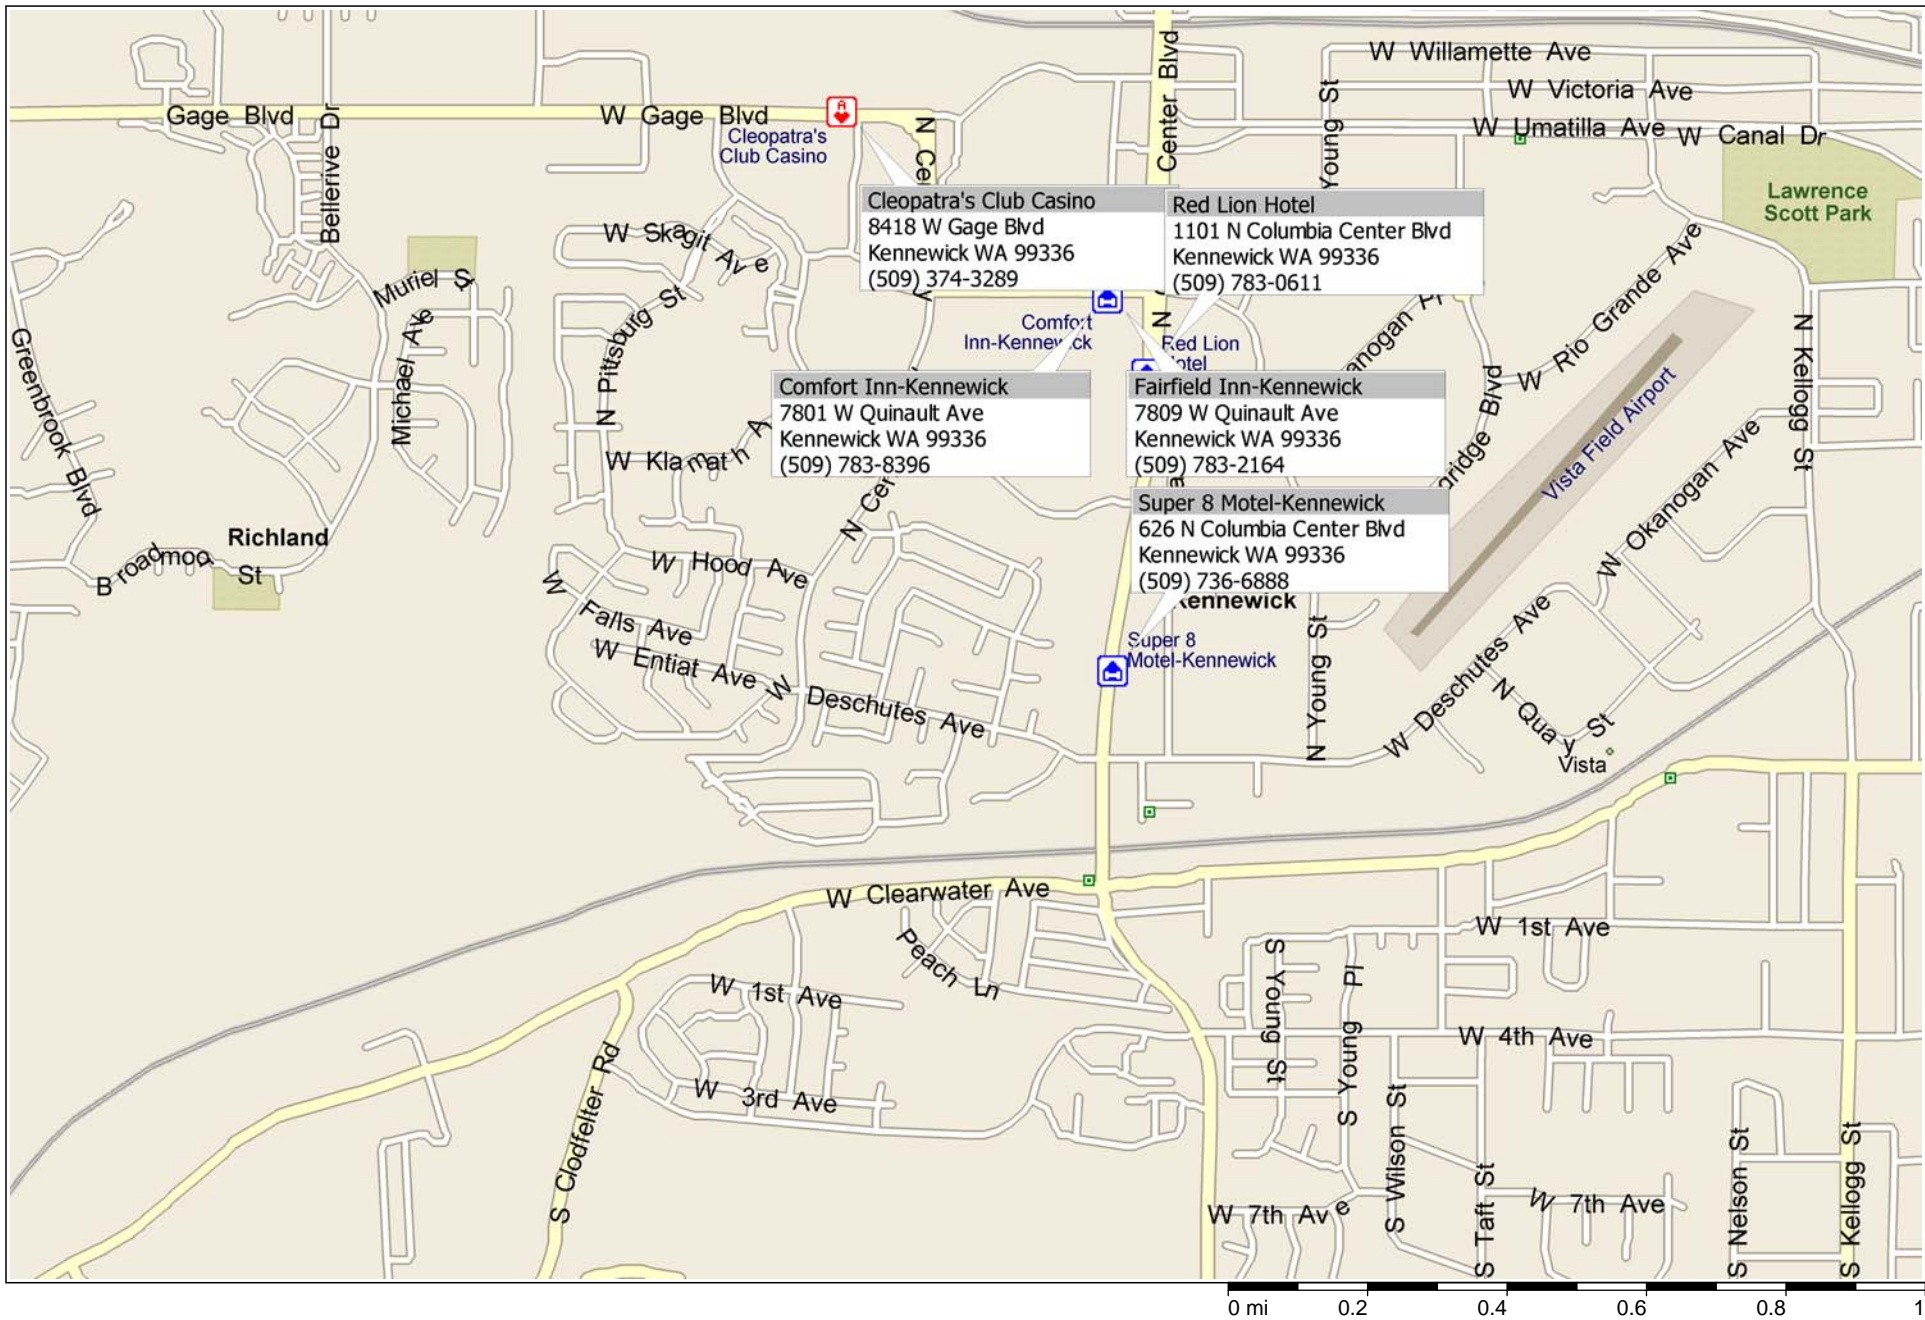

Hotels Youth State 2010

Copyright © and (P) 1988–2006 Microsoft Corporation and/or its suppliers. All rights reserved. <http://www.microsoft.com/streets/>
 Portions © 1990–2006 InstallShield Software Corporation. All rights reserved. Certain mapping and direction data © 2005 NAVTEQ. All rights reserved. The Data for areas of Canada includes information taken with permission from Canadian authorities, including: © Her Majesty the Queen in Right of Canada, © Queen's Printer for Ontario. NAVTEQ and NAVTEQ ON BOARD are trademarks of NAVTEQ. © 2005 Tele Atlas North America, Inc. All rights reserved. Tele Atlas and Tele Atlas North America are trademarks of Tele Atlas, Inc.